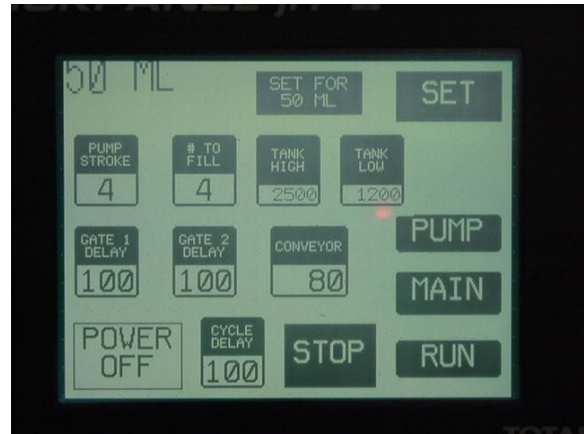

## MODEL 1282 Inline Vial Filler

*Small footprint machine that fills vials inline up to 120 per minute*

402 S Main Street Williamstown, NJ 08094

Tel (856) 875-7100

Fax (856) 875-6717

[www.fpdevelopments.com](http://www.fpdevelopments.com)

## Touchscreen Operator Controls

*FP Linear Peristaltic Pump is a high accuracy, pneumatically driven pump designed to handle a wide variety of filling applications with no moving parts in contact with fluid*