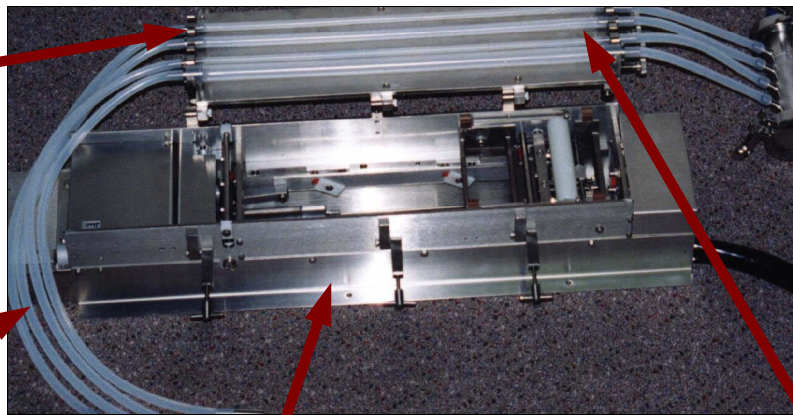

## Touchscreen Operator Controls

*FP Linear Peristaltic Pump is a high accuracy, pneumatically driven pump designed to handle a wide variety of filling applications with no moving parts in contact with fluid*

**Quick mount 316 stainless steel tubing connectors make changeover**

**Disposable silicone tubing makes cleanup fast & easy**

**Pre-assembled tubing sets may be sterilized and installed without aseptic assembly**