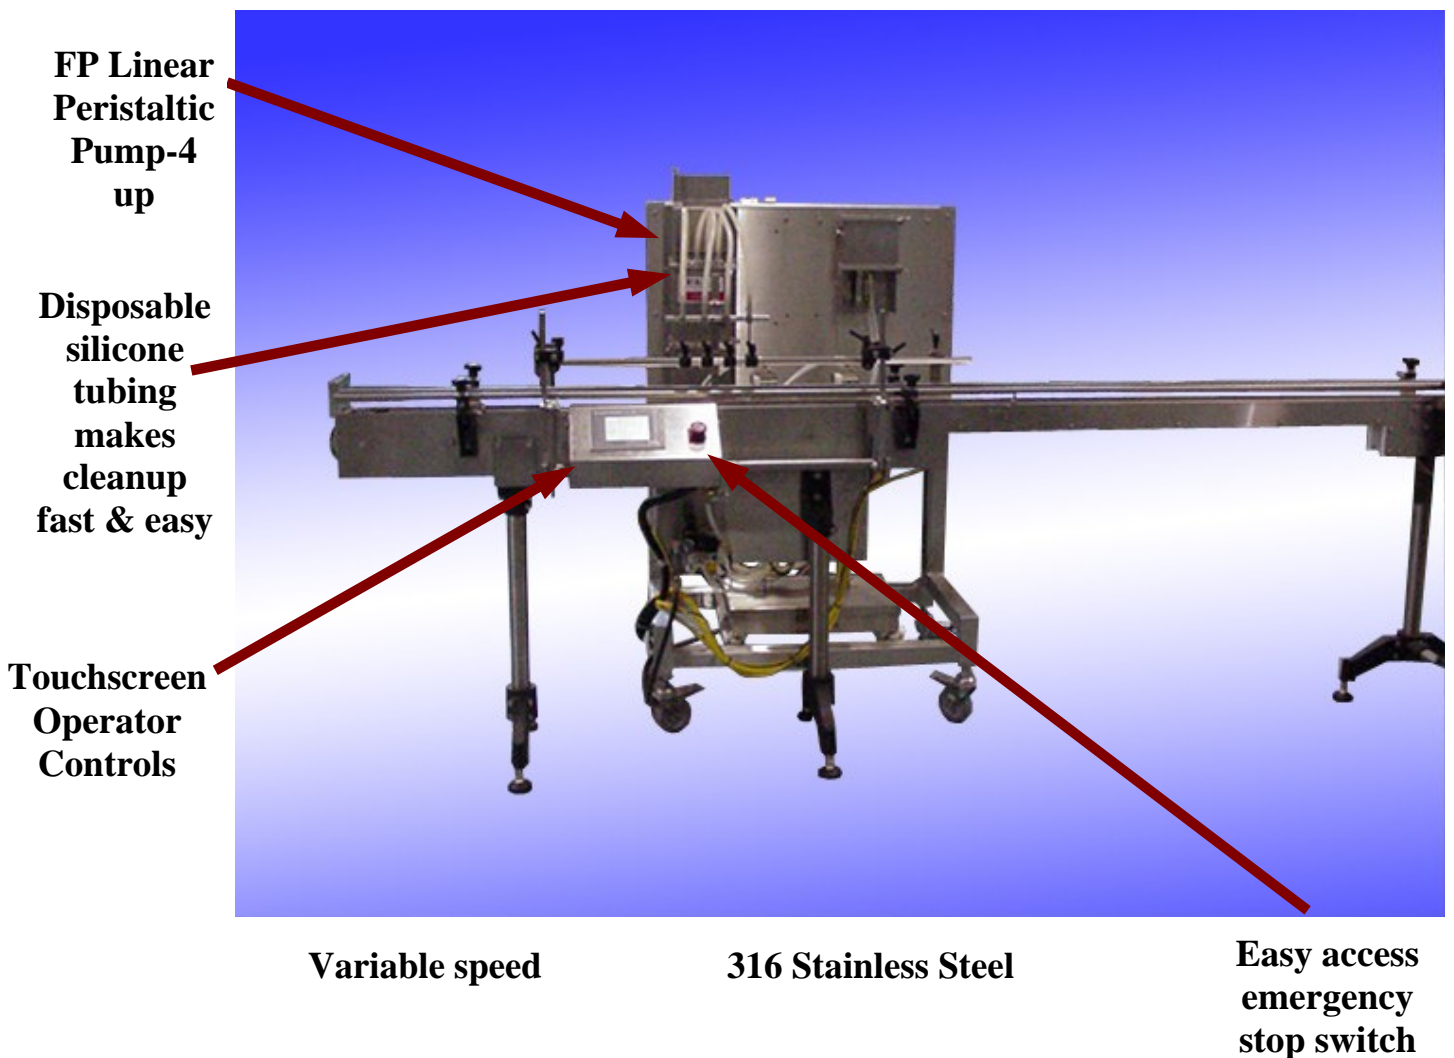

## MODEL 1282 Inline Vial Filler

*Small footprint machine that fills vials inline up to 120 per minute*

402 S Main Street Williamstown, NJ 08094

Tel (856) 875-7100

Fax (856) 875-6717

[www.fpdevelopments.com](http://www.fpdevelopments.com)

## Touchscreen Operator Controls

*FP Linear Peristaltic Pump is a high accuracy, pneumatically driven pump designed to handle a wide variety of filling applications with no moving parts in contact with fluid*

**Quick mount 316 stainless steel tubing connectors make changeover**

**Disposable silicone tubing makes cleanup fast & easy**

**Pre-assembled tubing sets may be sterilized and installed without aseptic assembly**