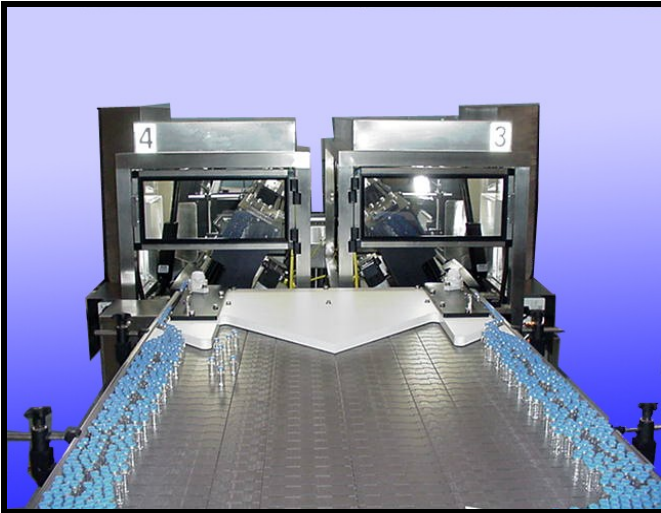

## Accumulators

*Bi-directional Accumulation Tables*

*Rotary Accumulation Turntables*

*First in first out Accumulation Tables*

## Features

Variable Speed  
PMDC Drive Motors  
Allen Bradley PLC & Touchscreen Controls

Heavy Duty Stainless Steel Frame  
Adjustable leveling legs or locking rolling casters

402 S Main Street Williamstown, NJ 08094