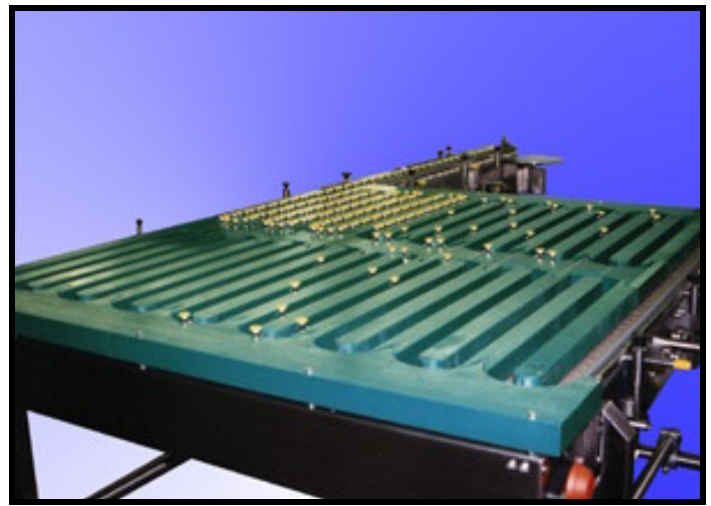

## Accumulators

*Bi-directional Accumulation Tables*

*Rotary Accumulation Turntables*

*First in first out Accumulation Tables*

## Features

Variable Speed  
PMDC Drive Motors  
Allen Bradley PLC & Touchscreen Controls

Heavy Duty Stainless Steel Frame  
Adjustable leveling legs or locking rolling casters

402 S Main Street Williamstown, NJ 08094