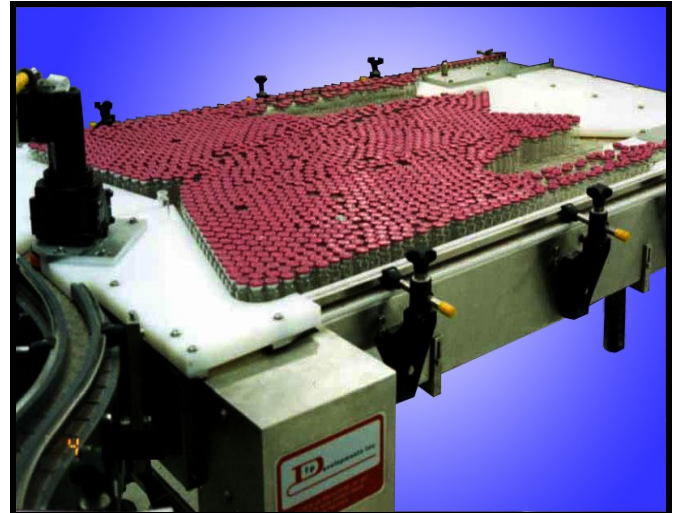

## Accumulators

*Bi-directional Accumulation Tables*

*Rotary Accumulation Turntables*

*First in first out Accumulation Tables*

## Features

Variable Speed  
PMDC Drive Motors  
Allen Bradley PLC & Touchscreen Controls

Heavy Duty Stainless Steel Frame  
Adjustable leveling legs or locking rolling casters

402 S Main Street Williamstown, NJ 08094